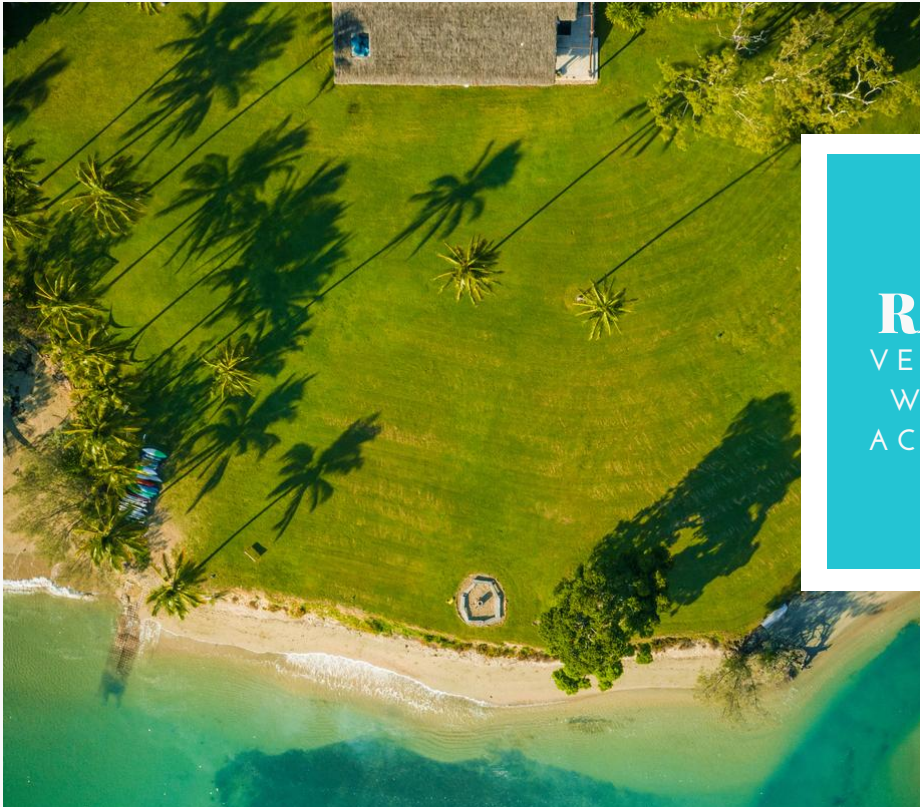

# Paradise Cove

### RAW ELOPE

VENUE HIRE ONLY  
WITH OPTIONAL  
ACCOMMODATION

Paradise Cove Resort Whitsundays is a private estate situated approx. 19km from Airlie Beach in the Whitsunday Islands region. The resort can be accessed by bus, boat, seaplane, or helicopter. Lush tropical rainforest and national park are situated on both sides of the 4,000 acres. This stunning resort is the only resort in Airlie Beach offering both ultimate privacy for your group, along with accommodation.